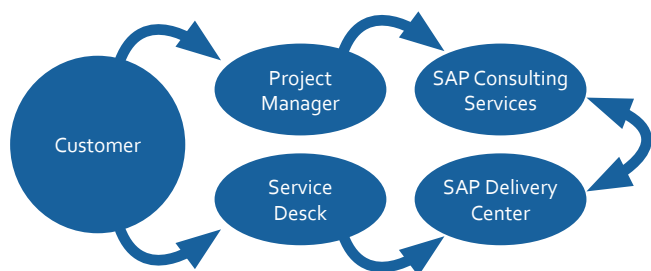

Swiss Made IT Offshoring

As a Swiss consulting company, we offer our customers SAP technology related services (projects, support and operation) at very fair and very attractive conditions. We can achieve substantial cost savings and increase in efficiency through an intelligent combination with local and offshore resources for the project team setup.

We encourage our customers to work on the projects with a mix of local and offshore resources. It can thus be achieved in most projects a cost savings of 35 to 65%, and this guaranteed to Swiss quality.

Together with our customers, we put the setup of the project team together individually.

SAP Delivery Center

Our global SAP Delivery Centre in Pune (India) is an ideal complement to our consulting teams in Switzerland and United Kingdom. Our customers benefit from greater expertise and a much lower price for SAP Consulting Services and Support at the same quality! As a Swiss company, we guarantee our customers that the Swiss and European quality requirements are met by our SAP Delivery Center. Project work and support will be planned, monitored and controlled by ITPC AG in Switzerland, resp. ITPC Consultancy Services Ltd. in United Kingdom.